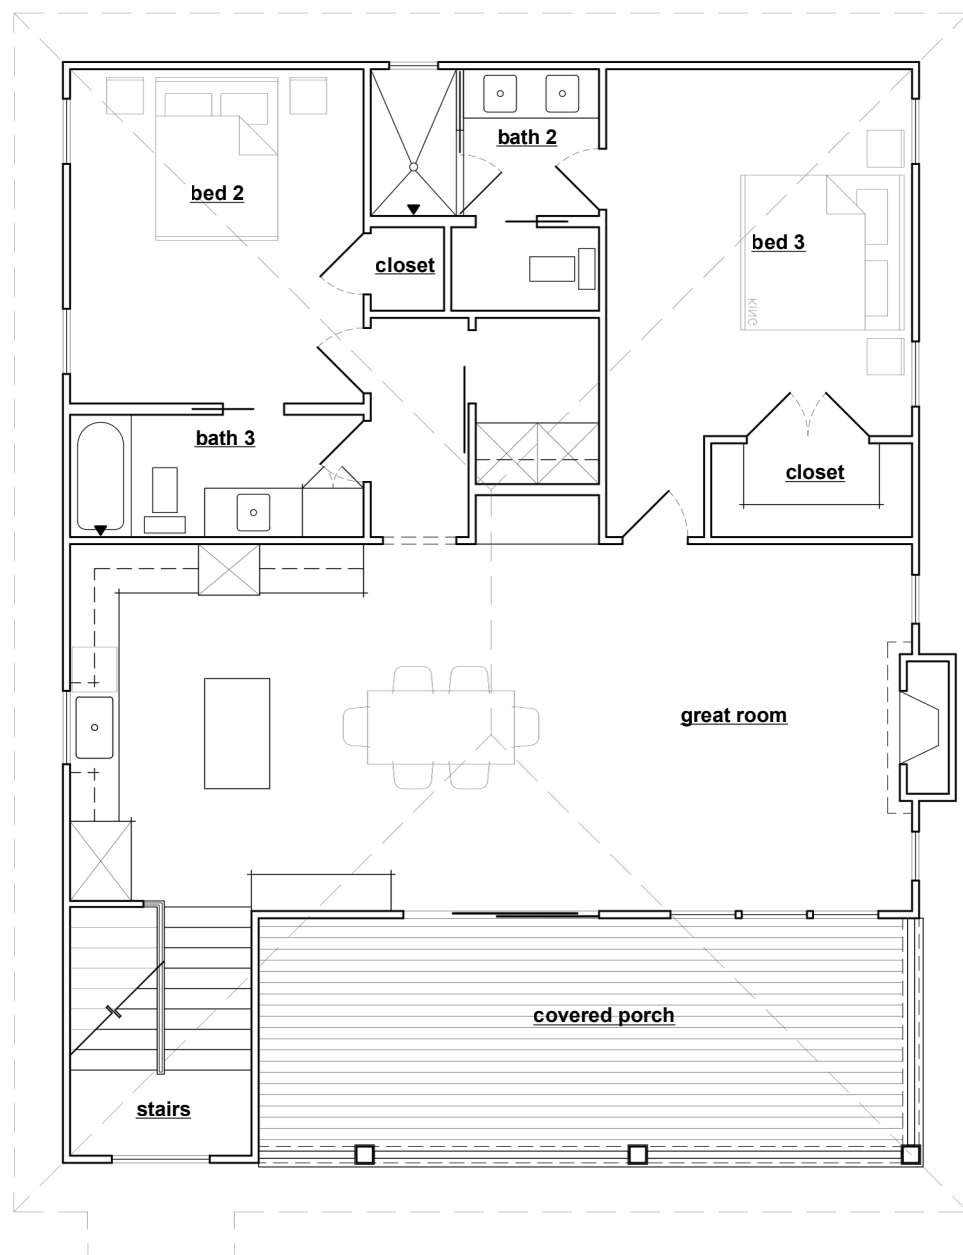

# CB COTTAGE

 **TOTAL HEATED = 1730 SF**

 **3 BEDROOMS**

 **3 BATHS**

 **2 STORIES**

 **2 CARS**

*\*Ask about alternate elevations*

**First Floor**

## SQUARE FOOTAGE

FIRST FLOOR HEATED = 425 SF

GARAGE = 795 SF

OUTDOOR SHOWER = 40 SF

SECOND FLOOR HEATED = 1305 SF

COVERED PORCH = 270 SF

**Second Floor**

## DIMENSIONS

WIDTH: 35'

DEPTH: 45'

**252.541.0459**

**BANKSBUILDERSNC.COM**

**BANKSBUILDERSNC@GMAIL.COM**