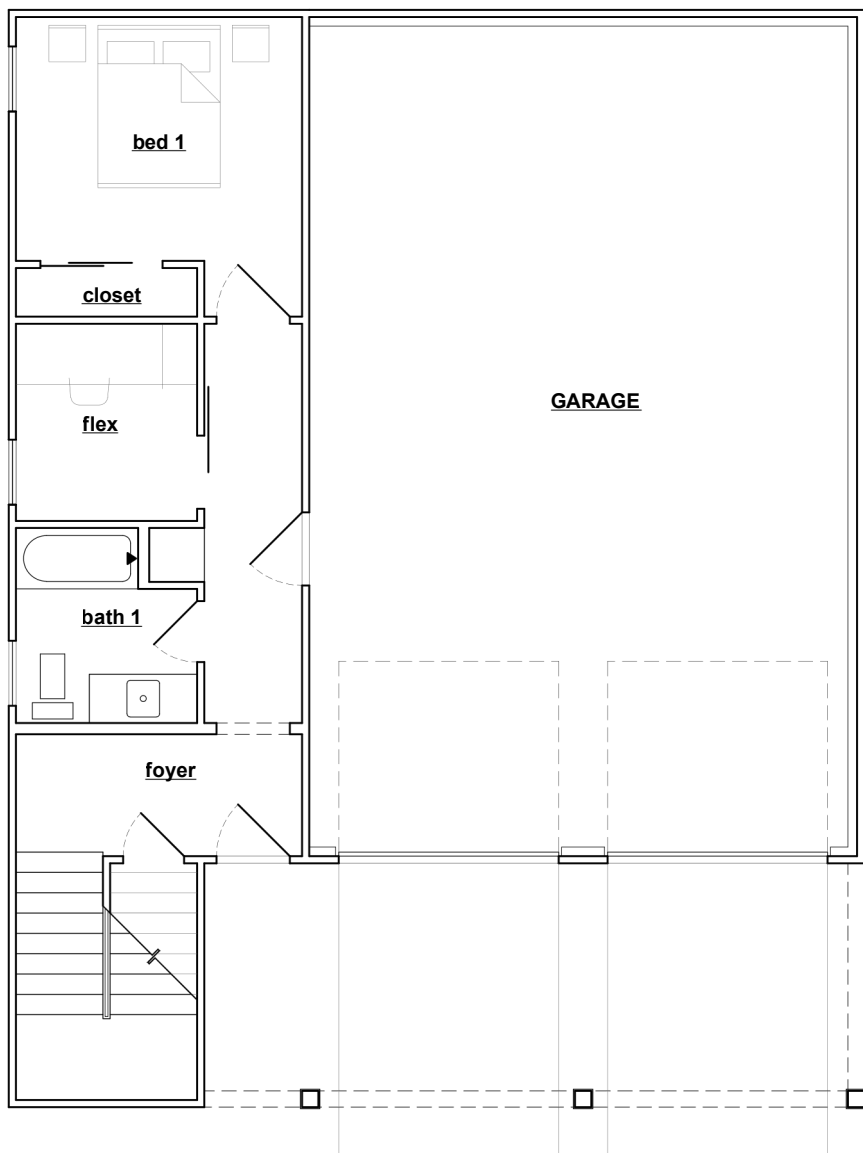

# CB COTTAGE

 **TOTAL HEATED = 1730 SF**

 **3 BEDROOMS**

 **3 BATHS**

 **2 STORIES**

 **2 CARS**

*\*Ask about alternate elevations*

**First Floor**

## SQUARE FOOTAGE

FIRST FLOOR HEATED = 425 SF

GARAGE = 795 SF

OUTDOOR SHOWER = 40 SF

SECOND FLOOR HEATED = 1305 SF

COVERED PORCH = 270 SF

**Second Floor**

## DIMENSIONS

WIDTH: 35'

DEPTH: 45'

**252.541.0459**

**BANKSBUILDERSNC.COM**

**BANKSBUILDERSNC@GMAIL.COM**