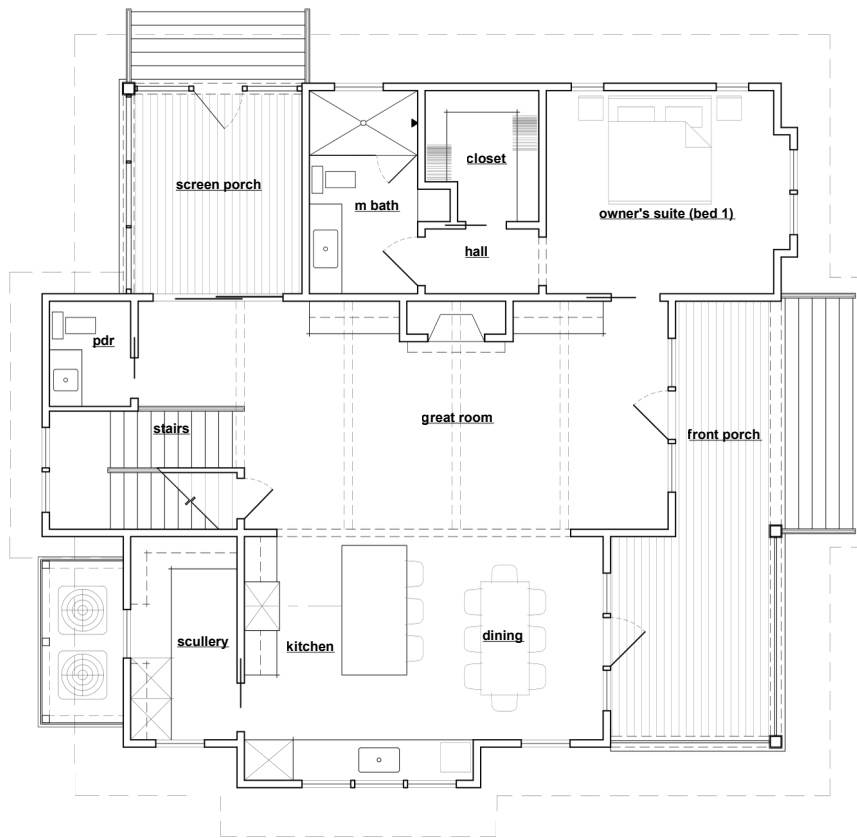

NEEDLE RUSH

-  **TOTAL HEATED = 2269 SF**
-  **4 BEDROOMS**
-  **3 1/2 BATHS**
-  **2 STORIES**
-  **DETACHED GARAGE**

**Ask about alternate elevations*

First Floor

Second Floor

SQUARE FOOTAGE

- FIRST FLOOR HEATED = 1407 SF
- SECOND FLOOR HEATED = 862 SF
- FRONT PORCH = 231 SF
- SCREENED PORCH = 143 SF
- MECHANICAL PLATFORM = 50 SF
- OUTDOOR SHOWER = 32 SF

DIMENSIONS

- WIDTH: 43'6"
- DEPTH: 46'6"

252.541.0459

BANKSBUILDERSNC.COM

BANKSBUILDERSNC@GMAIL.COM