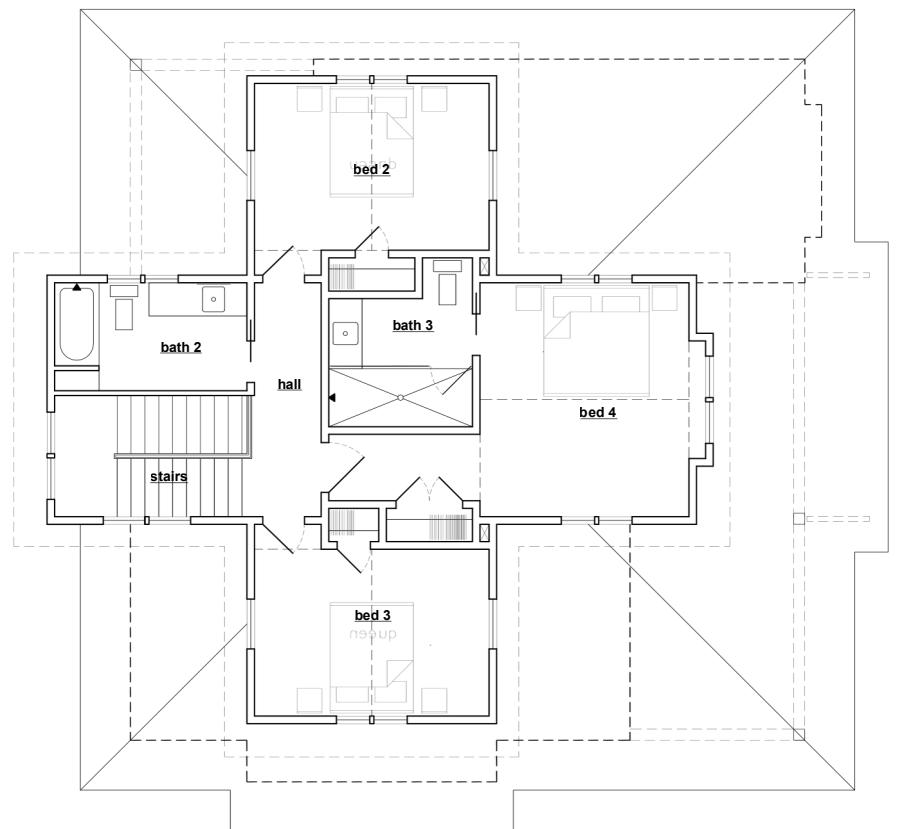

NEEDLE RUSH

-  **TOTAL HEATED = 2269 SF**
-  **4 BEDROOMS**
-  **3 1/2 BATHS**
-  **2 STORIES**
-  **DETACHED GARAGE**

**Ask about alternate elevations*

First Floor

Second Floor

SQUARE FOOTAGE

- FIRST FLOOR HEATED = 1407 SF
- SECOND FLOOR HEATED = 862 SF
- FRONT PORCH = 231 SF
- SCREENED PORCH = 143 SF
- MECHANICAL PLATFORM = 50 SF
- OUTDOOR SHOWER = 32 SF

DIMENSIONS

- WIDTH: 43'6"
- DEPTH: 46'6"

252.541.0459

BANKSBUILDERSNC.COM

BANKSBUILDERSNC@GMAIL.COM